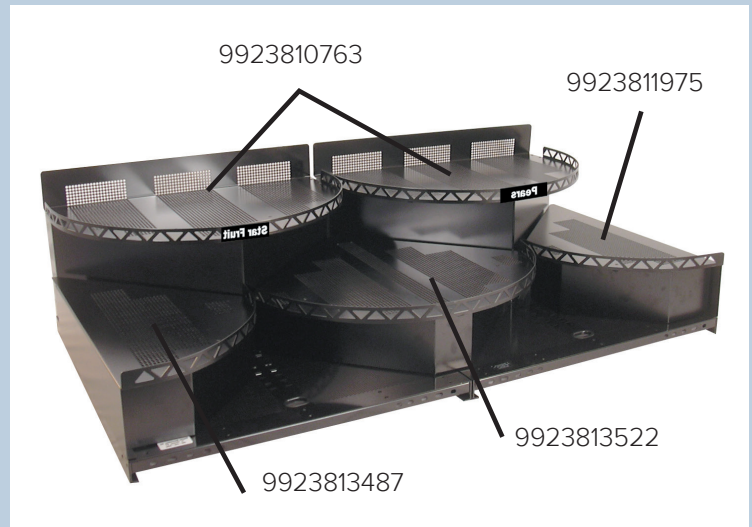

Fresh-Fit® Modular Pod Display Fixtures

Features and Benefits

- ◆ Mod Pods are a fun and flexible way to merchandise variety and bulk produce to maximize sales and profits
- ◆ Create a dramatic landscape that draws attention to your food presentation
- ◆ Easily removable for case maintenance and cleaning
- ◆ Pod Shelf Filler is available to create a fuller display with less product
- ◆ Fit most cases of 30" depth or greater
- ◆ Heavy-duty black powder-coated steel is extremely durable, and perforated for ample air circulation
- ◆ Steel pods are for dry display cases (not recommended for misted cases)

Draw attention to your food presentation

Creatively merchandise gourmet cheese or specialty meats with Fresh-Fit® Modular Pod Display Fixtures. Pods create a dramatic landscape to draw attention and increase sales.

Height of Pods adds dimension, but also controls inventory and reduces shrink. Designed to fit 30" D cases.

Specifications

Item No.	Style	Dimensions	Pack
9923811975	Left End Module	12" W x 22" D x 4.5" H	1
9923813487	Right End Module	12" W x 22" D x 4.5" H	1
9923813522	Center Module (Half-Moon)	24" W x 22" D x 4.5" H	1
9923810763	Rear Module (Half-Moon)	24" W x 16" D x 9" H	1